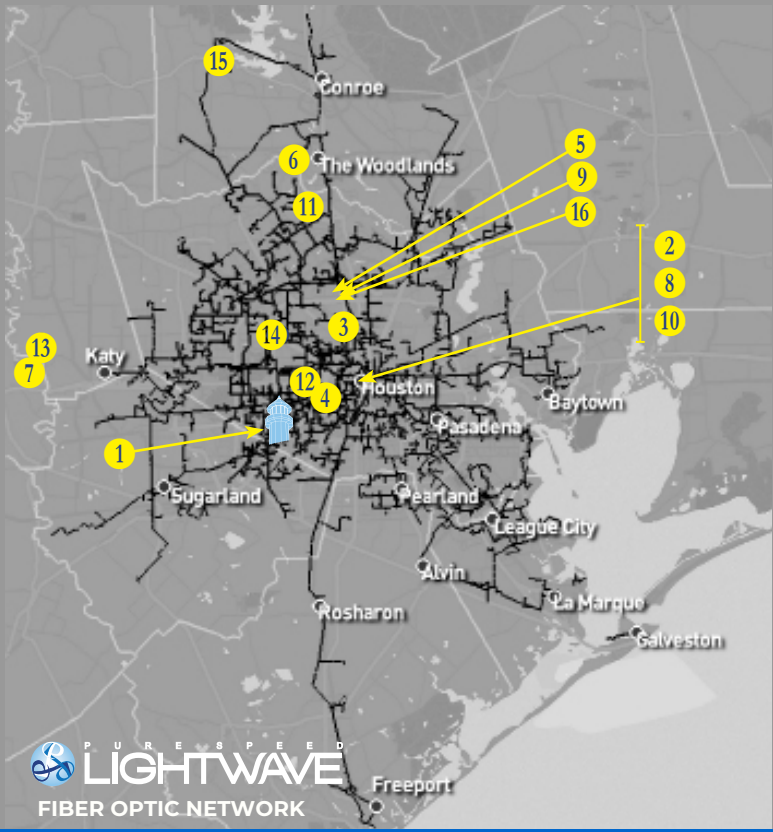

COLOCATION & CLOUD SERVICE ACCESS

YOUR DATA AND MISSION-CRITICAL APPLICATIONS REPRESENT THE LIFELINE OF YOUR BUSINESS.

PS LIGHTWAVE understands the importance of business continuity. We offer a switched Layer 2, multi-gigabit Ethernet-ringed contiguous fiber optic network extending over 5,500 route miles owned and operated by PS LIGHTWAVE to deliver built-in redundancy, high availability and sub 2 ms latency.

Our network solutions don't stop at the edge of the network. As a carrier-neutral telecommunications service provider, we are able to provide the secure interconnections you need to extend your reach to locations, clients, and services where they are.

PURE SPEED LIGHTWAVE
FIBER OPTIC NETWORK

DATA CENTERS & IP INTERCONNECTION SITES

1 **LIGHTHOUSE**
DATA CENTER
3960 Braxton Dr. • Houston, TX 77063

Our 12,000 square foot data center located near Houston's Galleria business district. From there we serve the enterprise and SMB markets with colo, cabinets, managed servers, hosted PBX, and various managed bandwidth services, with clients spanning oil and gas, healthcare, transportation, finance, manufacturing, cloud, and technology.

2 **Two Shell Plaza**
811 Louisiana St.
Houston, TX 77002

3 **LUMEN**®
12001 N. I-45 Fwy.
Houston, TX 77060

4 **CyrusOne**
Built for Tomorrow. Ready Today.
4201 Southwest Fwy.
Houston, TX 77027

5 **switch**
660 Greens Pkwy
Houston, TX 77067

6 **STREAM**
DATA CENTERS
4001 Technology Forest Blvd.
The Woodlands, TX 77381

7 **edgeconnex**®
1510 Primewest Pkwy.
Katy, TX 77449

8 **QUASAR**
DATA CENTER
1001 Texas St., Ste. 310
Houston, TX 77002

9 **DIGITAL REALTY**
12031 North Fwy.
Houston, TX 77060

10 **Netrality**
Properties
1301 Fannin St. (7th & 11th Floor)
Houston, TX 77002

11 **TRG** Datacenters
2626 Spring Cypress Road
Spring, TX 77388

12 **switch**
5555 San Felipe
Houston, TX 77056

13 **SKYBOX**
DATA CENTERS
22000 Franz Rd
Katy, TX 77449

14 **CyrusOne**
Built for Tomorrow. Ready Today.
5150/5170 Westway Park Blvd.
11003 Corporate Centre Drive
Houston, TX 77041

15 **THE BUNKER**
550 Club Dr.
Montgomery, TX 77316

16 **EQUINIX**
1515 Aldine Meadows
Houston, TX 77032

Contact us today to connect to our data center or any of our partners!

psLIGHTWAVE.com

832.615.8000

support@psLIGHTWAVE.com

Version 1/25/2022